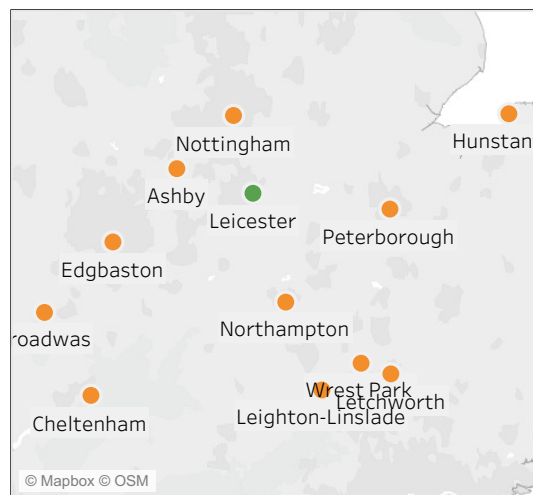

Tournaments and Coaching Near You

Leicester Croquet Club

Meet new friends, see new places, learn new skills. Why not try something different with some friends from your club? The tournament and coaching programme is full of opportunities and the list below shows those that are near your club in 2020. For advice or more information, including how to enter, speak to your club coach or tournament secretary or have a look on the Croquet Association website using the link at the bottom of this poster.